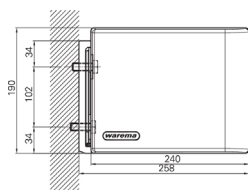

Characteristics

Integrated WMS comfort control with WMS wind sensor for automatic retraction of the awning in case of wind.

In the evening, indirect lighting ensures a pleasant feel-good atmosphere.

Brilliant accessories (optional): Integrated LED stripes in the front profile and cassette, radiant heater, valance roller blind, patio side screen, patio frame.

- 01 Wall installation
- 02 Cassette awning K-70
- 03 Valance roller blind

01